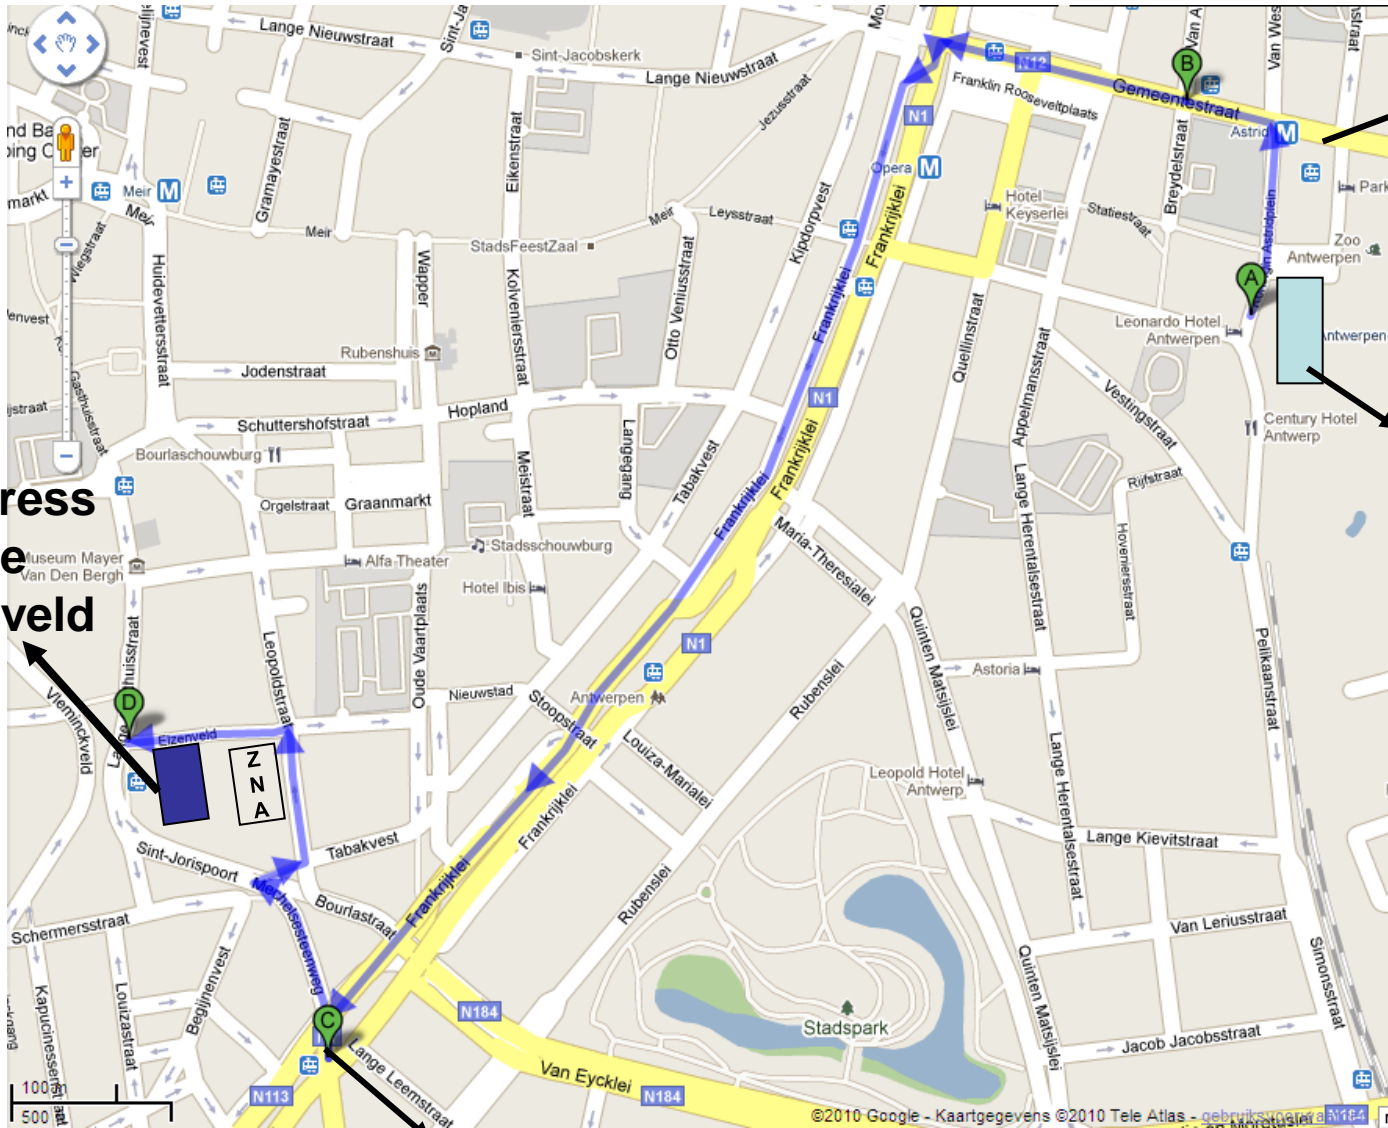

Route description

4th Scientific Meeting MolecularDiagnostics.be **Congress centre Elzenveld, Antwerp, December 11th 2012** **Lange Gasthuisstraat 45 - 2000 Antwerpen**

By train/tram

- Stop at the train station “Antwerpen centraal station”
- Take the exit “Zoo”
- Walk to the opposite side of the Astrid Square where the tram halts (just in front of the Radisson Blu hotel)
 - » 2 min on foot
- Take tram 24: direction “Schoonselhof”
 - » Traveling time 10 min
- Get off at “nationale bank”
- Walk to the congress centre “Elzenveld”
 - » 4 min on foot

**Tram
station**

**Antwerp central
Train Station**

**Car Park
Nationale bank**